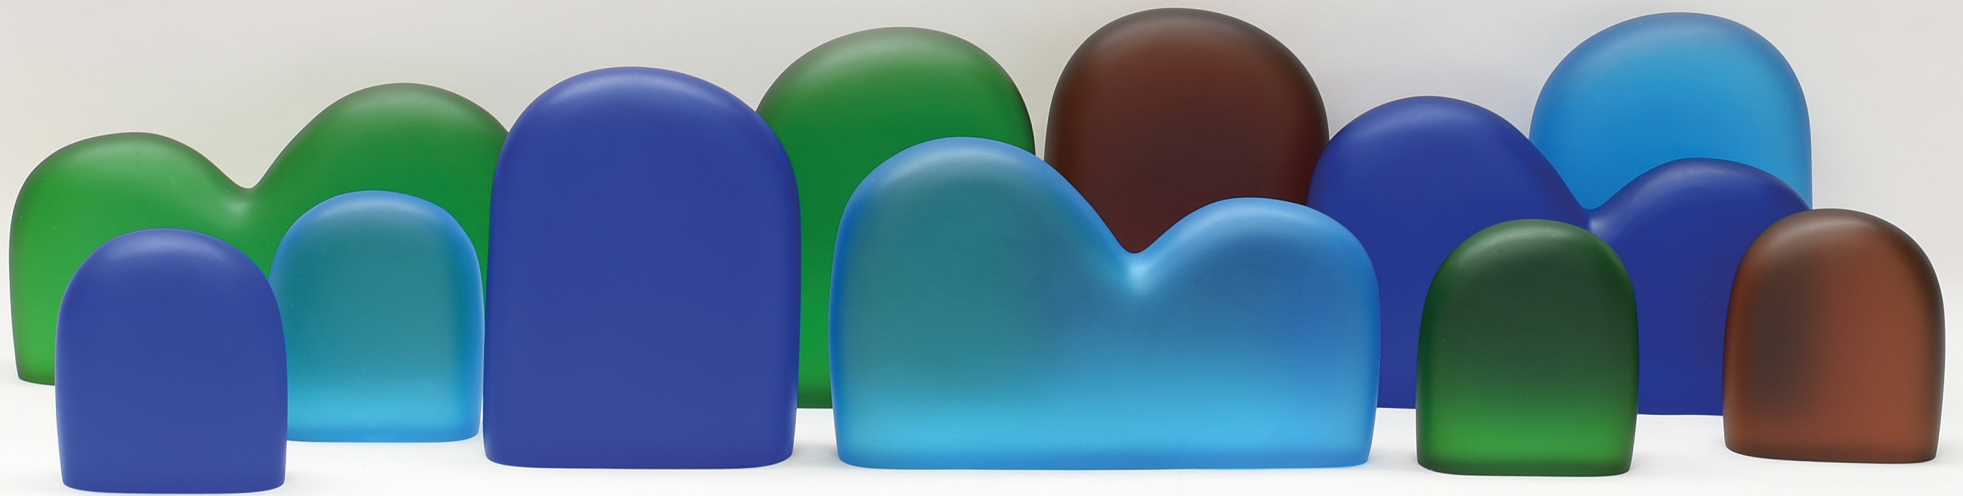

w: tf.design
e: info@tf.design
t: +1 415 223 4710